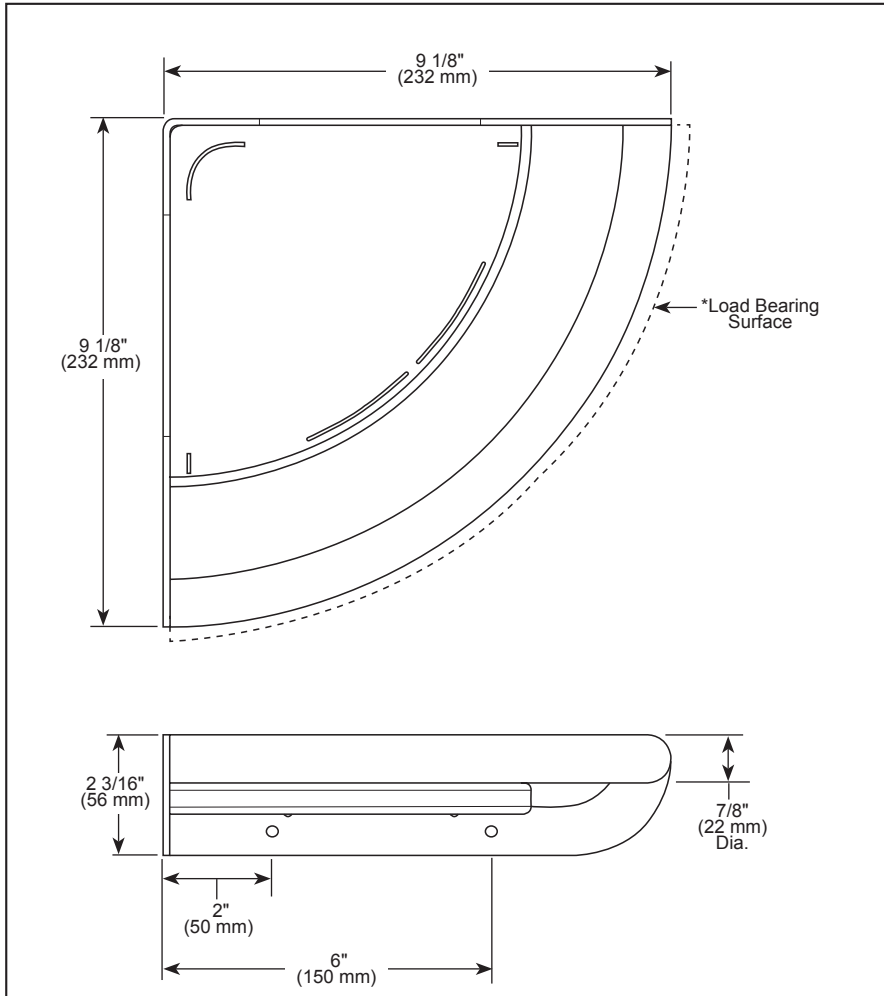

see what Delta can do™

ACCESSORIES

- Décor Assist™
- Contemporary Corner Shelf with Assist Bar

STANDARD SPECIFICATIONS:

- Wood blocking is preferable behind all wall surfaces. If wood blocking is not available, the supplied fasteners are recommended.
- Mounting hardware and mounting template included with product.
- 7/8" diameter assist bar
- Maximum 300 lbs. as an assist bar on indicated surface when properly installed.

WARRANTY

- Parts and Finish – Lifetime limited warranty; or for commercial purchasers, 10 years for multi-family residential (apartments and condominiums) and 5 years for all other commercial uses, in each case from the date the product is received by the original purchaser or their authorized representative (installation contractor, etc.).
- Please go to www.deltafaucet.com for the complete details of our limited warranty.

▲ Designate Proper Finish Suffix

Delta Faucet Company reserves the right (1) to make changes in specifications and materials, and (2) to change or discontinue models, both without notice or obligation. Dimensions are for reference only. See current full-line price book or www.deltafaucet.com for finish options and product availability.

Delta Faucet Company

55 E. 111th Street, Carmel, IN 46280
350 South Edgeware Road, St. Thomas, ON N5P 4L1
© 2025 Delta Faucet Company